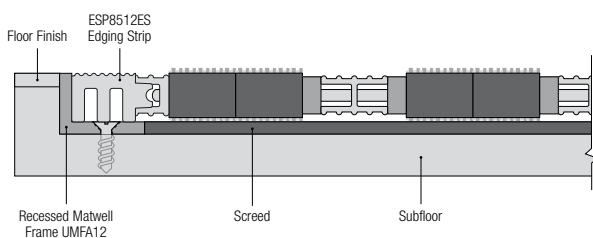

Note - plain wiper - scraper action only - for exterior use.

- Available in open (5mm) or closed construction
- Available with single or double wipers
- Supplied with edging strips and divider bars (see page 49)
- Flammability - BSEN 13501-1 Class Cfl-s2
- Slip-resistance (HSL ramp test) - low risk of slip
- Can be manufactured to most shapes on approval of a template
- Warranty - silver anodised & mill finish aluminium 10 years, black anodised aluminium finish 7 years

Typical Installation

Esplanade 8500 12mm open construction with double grey polyester wipers and silver anodised aluminium scraper linking strips. Recessed in a matwell.

For installation accessories see pages 48-49.
For matwell frames and matting accessories see pages 50-55.