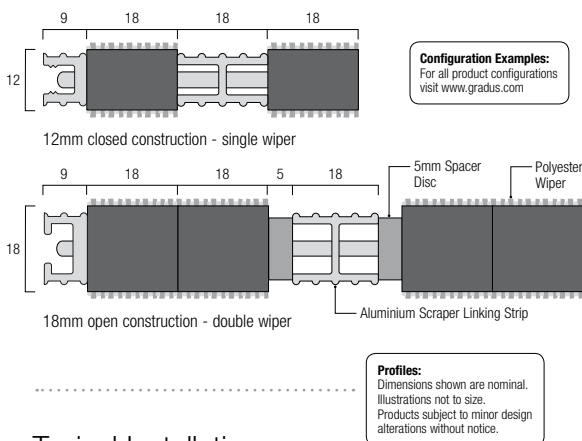

Typical Installation

Esplanade 8500 12mm open construction with double grey polyester wipers and silver anodised aluminium scraper linking strips. Recessed in a matwell.

For installation accessories see pages 48-49.
For matwell frames and matting accessories see pages 50-55.